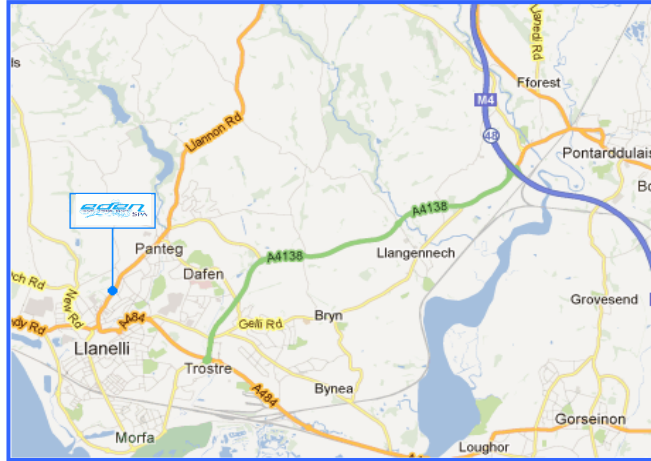

*Mums to be spa experience only available Monday-Friday

Where Are We?

JUST 3 MILES FROM M4 MOTORWAY,
LEAVE THE M4 AT JUNCTION 48
FOLLOW THE MAIN ROAD (A4138) FOR 2
MILES, YOU WILL PASS OVER TWO
ROUNDAABOUTS FOLLOW THE ROAD TILL
YOU MEET THE THIRD ROUNDAABOUT
AND THEN TURN RIGHT TO FELINFOEL